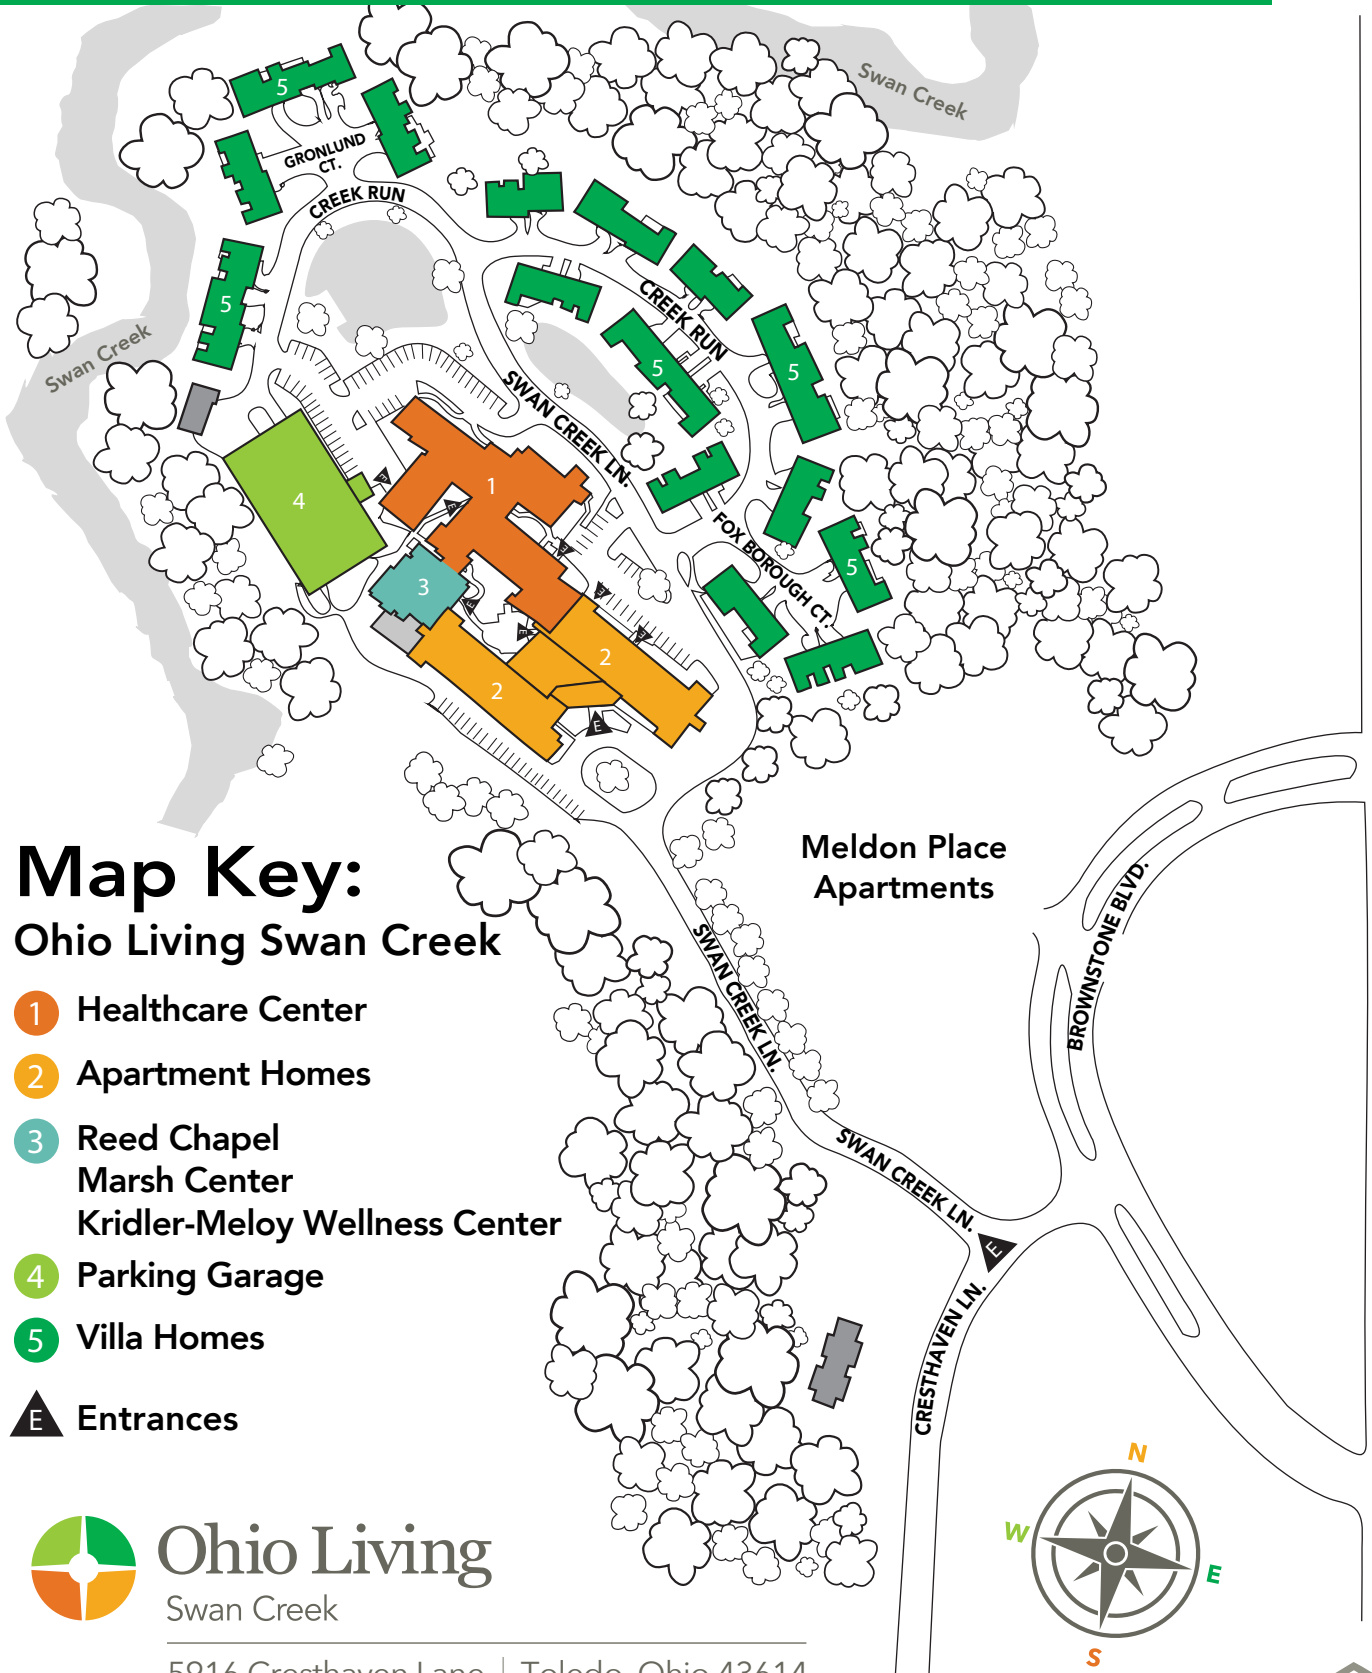

Welcome to Our Community

Map Key:

Ohio Living Swan Creek

- 1 Healthcare Center
- 2 Apartment Homes
- 3 Reed Chapel Marsh Center
Kridler-Meloy Wellness Center
- 4 Parking Garage
- 5 Villa Homes
- E Entrances

Ohio Living

Swan Creek

5916 Cresthaven Lane | Toledo, Ohio 43614
419.865.4445 | ohioliving.org

REYNOLDS RD.

REYNOLDS RD.